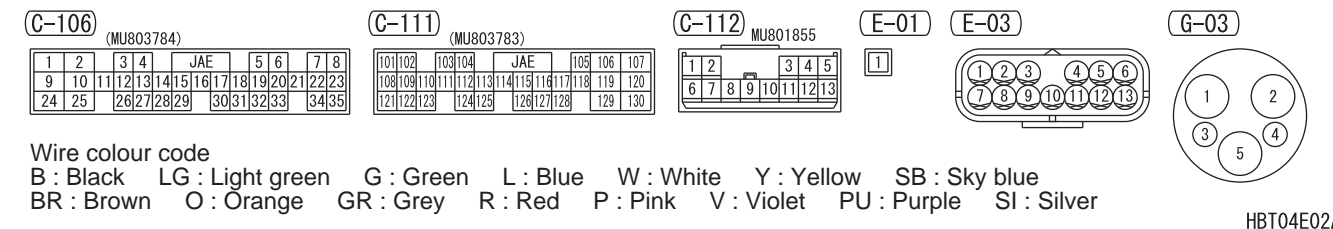

NOTE
★: INDICATES THE HIGH VOLTAGE CABLES, WIRING HARNESSES OR CONNECTORS.

Wire colour code
 B: Black LG: Light green G: Green L: Blue W: White Y: Yellow SB: Sky blue
 BR: Brown O: Orange GR: Grey R: Red P: Pink V: Violet PU: Purple SI: Silver