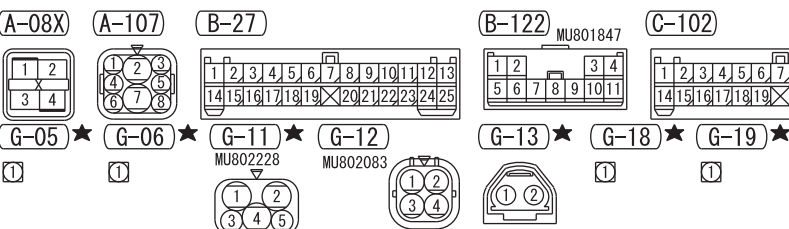

NOTE
★: INDICATES THE HIGH VOLTAGE CABLES, WIRING HARNESSES OR CONNECTORS.

Wire colour code
 B: Black LG: Light green G: Green L: Blue W: White Y: Yellow SB: Sky blue
 BR: Brown O: Orange GR: Grey R: Red P: Pink V: Violet PU: Purple SI: Silver