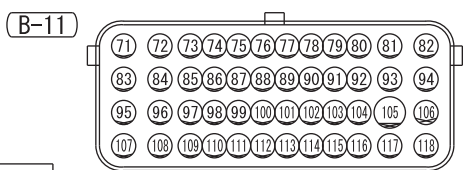

ELECTRONIC CONTROLLED AWD (CONTINUED)

3