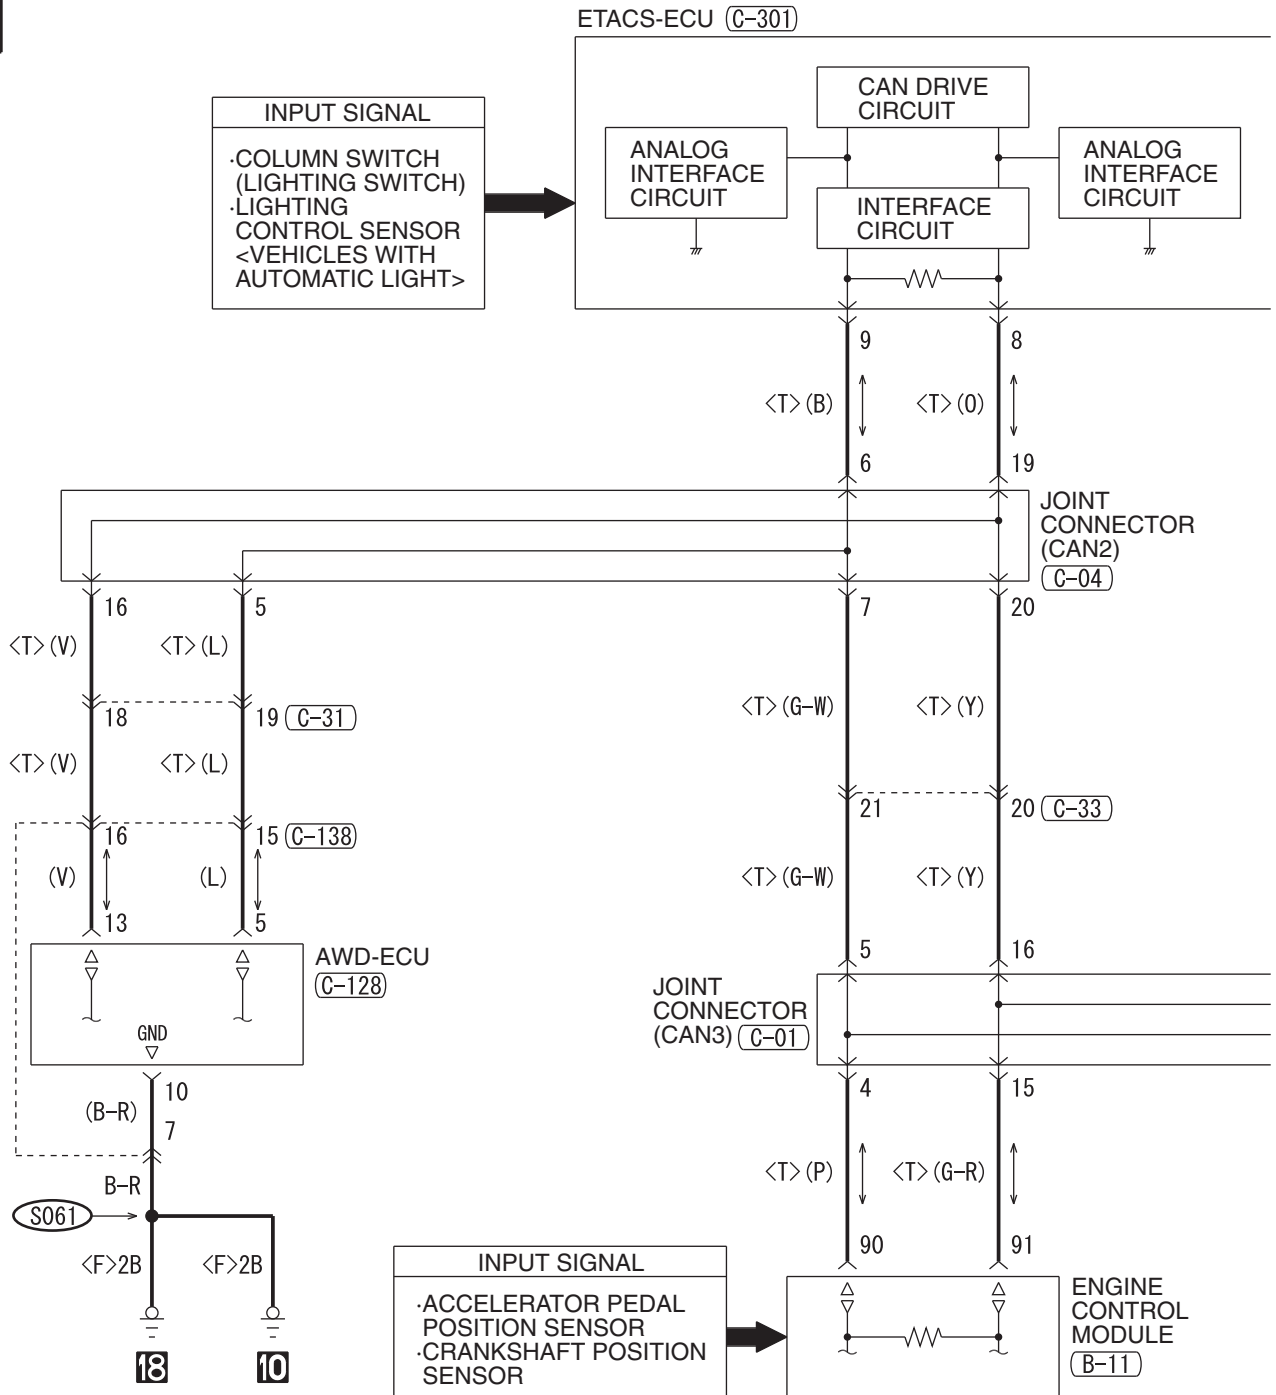

ELECTRONIC CONTROLLED AWD (CONTINUED)

3