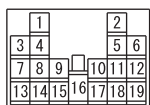

MU801890

WIRE COLOR CODE

B: BLACK LG: LIGHT GREEN G: GREEN L: BLUE W: WHITE Y: YELLOW SB: SKY BLUE
BR: BROWN O: ORANGE GR: GRAY R: RED P: PINK V: VIOLET PU: PURPLE SI: SILVER

HBG15M09AB