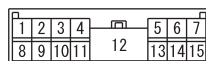

MU801890

WIRE COLOR CODE

B: BLACK LG: LIGHT GREEN G: GREEN L: BLUE W: WHITE Y: YELLOW SB: SKY BLUE
BR: BROWN O: ORANGE GR: GRAY R: RED P: PINK V: VIOLET PU: PURPLE SI: SILVER

HBG15M09AB