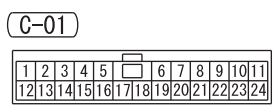

ELECTRONIC CONTROLLED AWD (CONTINUED)

3