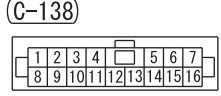

ELECTRONIC CONTROLLED AWD (CONTINUED)

3