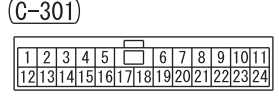

ELECTRONIC CONTROLLED AWD (CONTINUED)

3