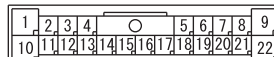

WIRE COLOR CODE

B: BLACK LG: LIGHT GREEN G: GREEN L: BLUE W: WHITE Y: YELLOW SB: SKY BLUE  
BR: BROWN O: ORANGE GR: GRAY R: RED P: PINK V: VIOLET PU: PURPLE SI: SILVER

HBG15M09AB

ELECTRONIC CONTROLLED AWD (CONTINUED)

3

4

(C-04)

(C-31)

(C-33)

(C-125) FRONT SIDE

(C-128)

WIRE COLOR CODE

B: BLACK LG: LIGHT GREEN G: GREEN L: BLUE W: WHITE Y: YELLOW SB: SKY BLUE  
BR: BROWN O: ORANGE GR: GRAY R: RED P: PINK V: VIOLET PU: PURPLE SI: SILVER

HBG15M09BB

ELECTRONIC CONTROLLED AWD (CONTINUED)

C-03