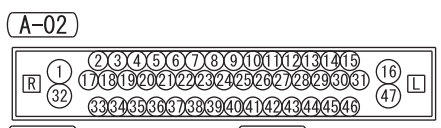

ELECTRONIC CONTROLLED AWD (CONTINUED)

3