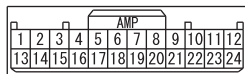

WIRE COLOR CODE

B: BLACK LG: LIGHT GREEN G: GREEN L: BLUE W: WHITE Y: YELLOW SB: SKY BLUE  
BR: BROWN O: ORANGE GR: GRAY R: RED P: PINK V: VIOLET PU: PURPLE SI: SILVER

HBG15M09AB

ELECTRONIC CONTROLLED AWD (CONTINUED)

3

4

(C-04)

(C-31)

(C-33)

(C-125) FRONT SIDE

(C-128)

WIRE COLOR CODE

B: BLACK LG: LIGHT GREEN G: GREEN L: BLUE W: WHITE Y: YELLOW SB: SKY BLUE  
BR: BROWN O: ORANGE GR: GRAY R: RED P: PINK V: VIOLET PU: PURPLE SI: SILVER

HBG15M09BB

ELECTRONIC CONTROLLED AWD (CONTINUED)

C-03