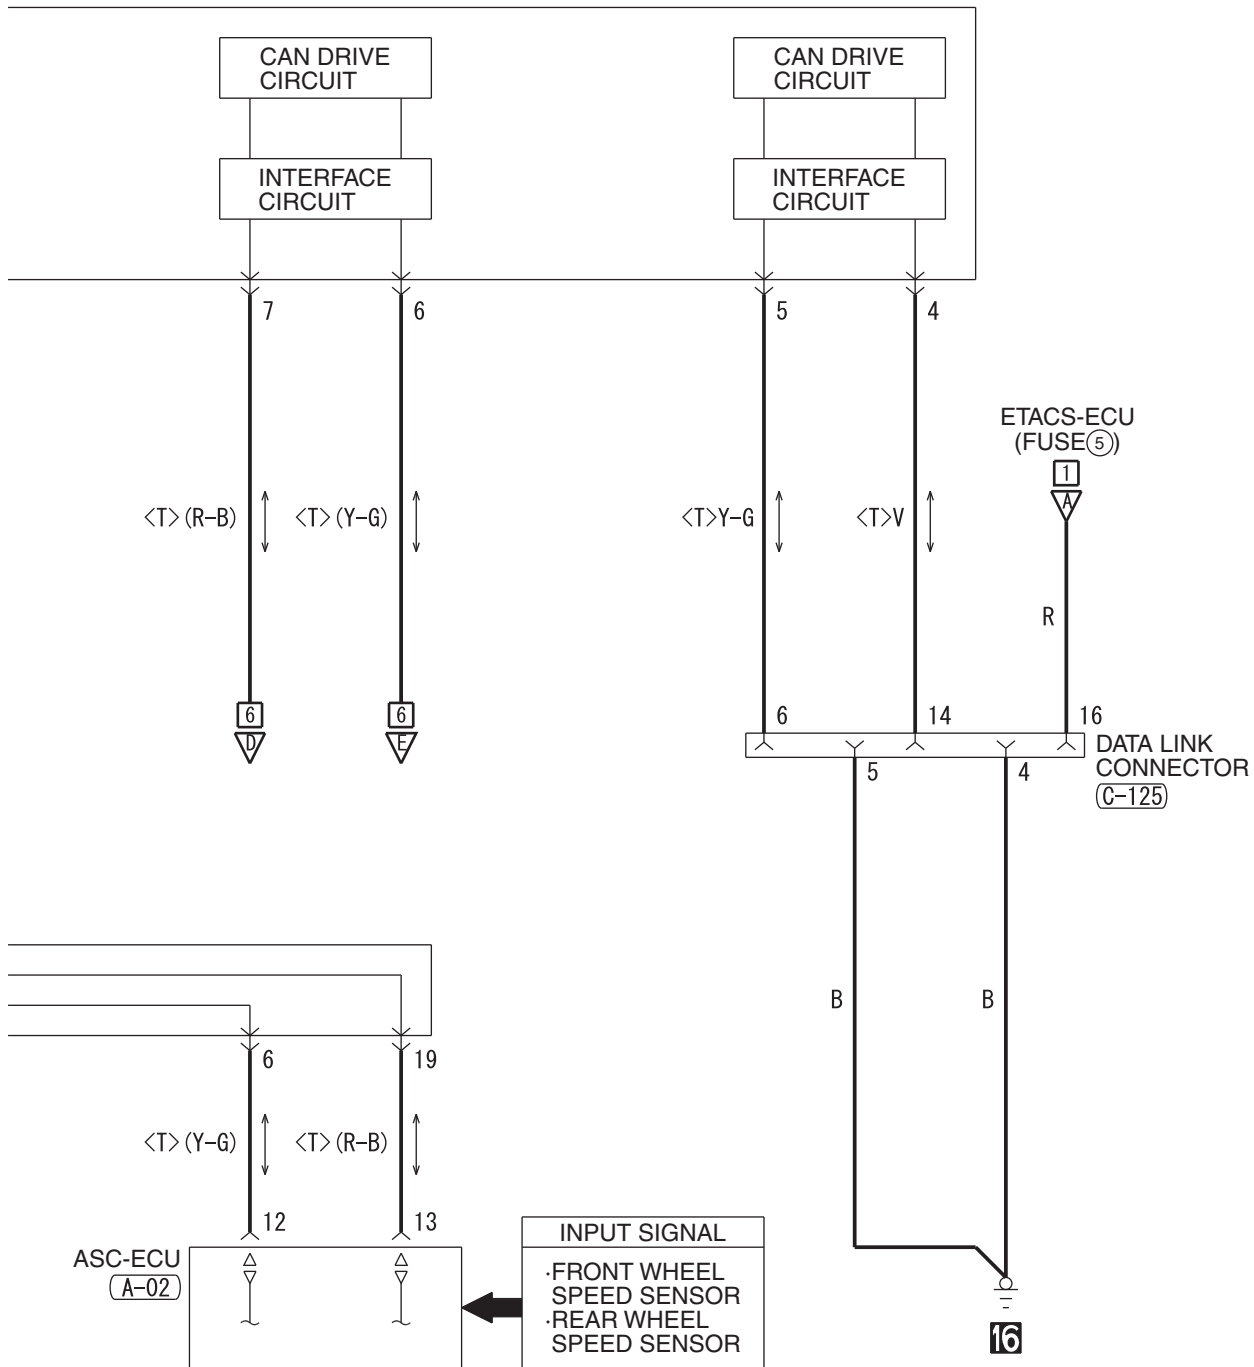

WIRE COLOR CODE

B: BLACK LG: LIGHT GREEN G: GREEN L: BLUE W: WHITE Y: YELLOW SB: SKY BLUE  
BR: BROWN O: ORANGE GR: GRAY R: RED P: PINK V: VIOLET PU: PURPLE SI: SILVER

HBG15M09AB

ELECTRONIC CONTROLLED AWD (CONTINUED)

3

4

(C-04)

(C-31)

(C-33)

(C-125) FRONT SIDE

(C-128)

WIRE COLOR CODE