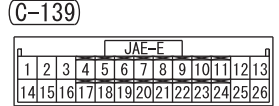

SUPER ALL WHEEL CONTROL (S-AWC) (CONTINUED)

3