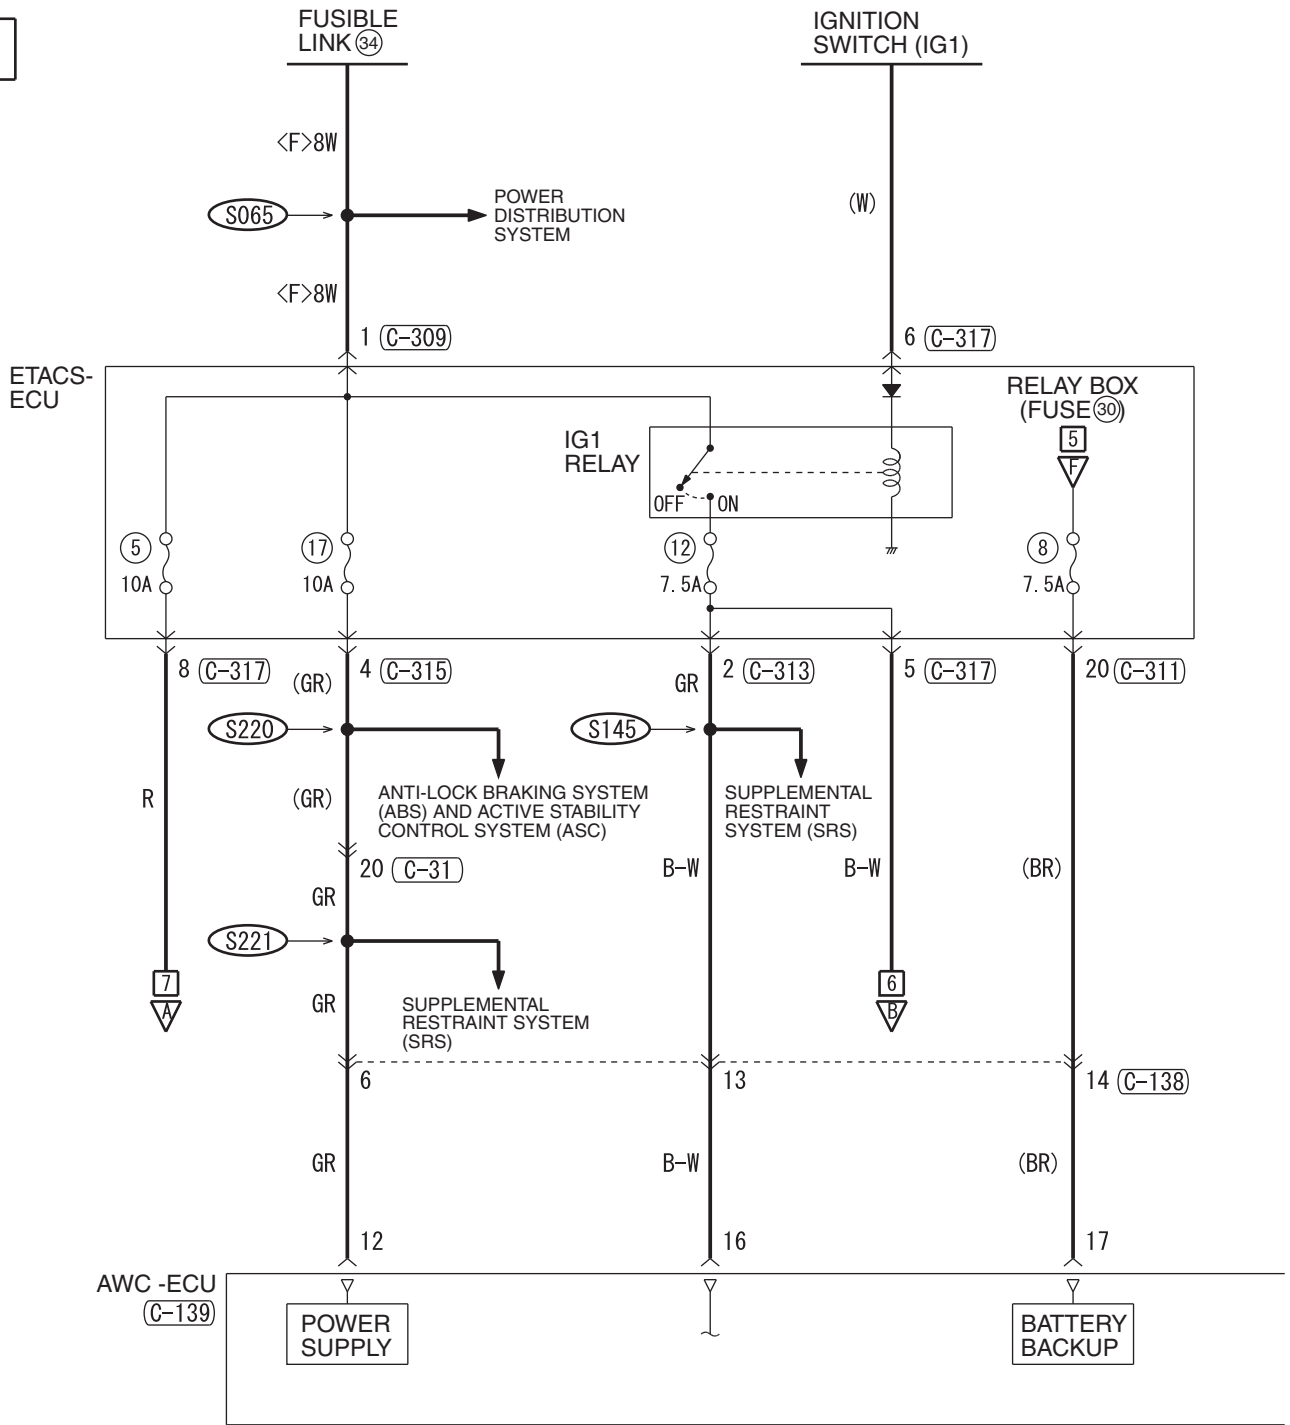

SUPER ALL WHEEL CONTROL (S-AWC)

M1901035100058

1

HBG15M10AA

2

(C-138)

(C-139)

(C-309)

(C-311)

(C-313)

(C-315)

MU801890

WIRE COLOR CODE

B: BLACK LG: LIGHT GREEN G: GREEN L: BLUE W: WHITE Y: YELLOW SB: SKY BLUE
BR: BROWN O: ORANGE GR: GRAY R: RED P: PINK V: VIOLET PU: PURPLE SI: SILVER

HBG15M10AB

SUPER ALL WHEEL CONTROL (S-AWC) (CONTINUED)

3

4

C-04

C-26

C-31

C-33

C-38

6

SUPER ALL WHEEL CONTROL (S-AWC) (CONTINUED)

7

(C-125) FRONT SIDE (C-301)

WIRE COLOR CODE

B: BLACK LG: LIGHT GREEN G: GREEN L: BLUE W: WHITE Y: YELLOW SB: SKY BLUE
BR: BROWN O: ORANGE GR: GRAY R: RED P: PINK V: VIOLET PU: PURPLE SI: SILVER