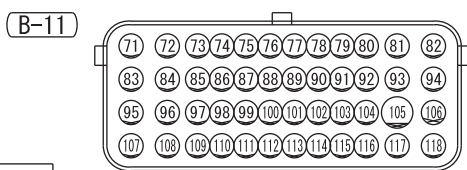

(C-311)

(C-313)

(C-315)

MU801890

WIRE COLOR CODE

B: BLACK LG: LIGHT GREEN G: GREEN L: BLUE W: WHITE Y: YELLOW SB: SKY BLUE
BR: BROWN O: ORANGE GR: GRAY R: RED P: PINK V: VIOLET PU: PURPLE SI: SILVER

HBG15M10AB

SUPER ALL WHEEL CONTROL (S-AWC) (CONTINUED)

3

4

C-04

C-26

C-31

C-33

C-38