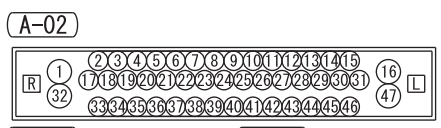

SUPER ALL WHEEL CONTROL (S-AWC) (CONTINUED)

3