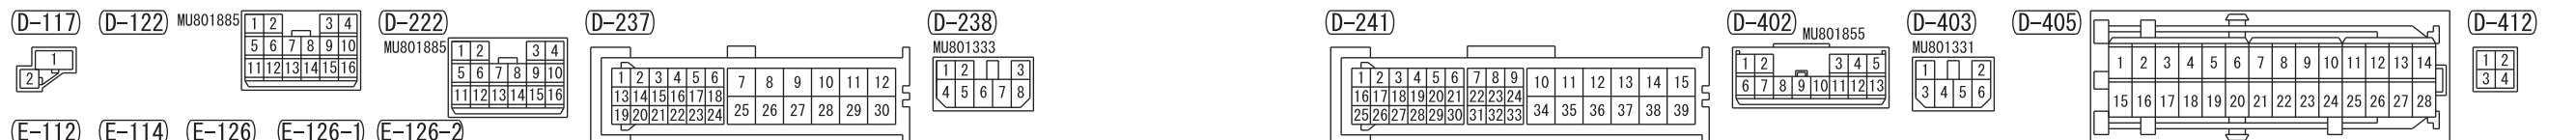

- AUDIO SYSTEM
- CENTRE DISPLAY
- DOOR LAMP
- <VEHICLES WITH KEYLESS ENTRY SYSTEM>
- ELECTRIC RETRACTABLE REMOTE CONTROLLED MIRROR
- FOOT LAMP AND CEILING LAMP
- HEADLAMP WASHER
- MMCS
- REAR SEAT ENTERTAINMENT SYSTEM
- ROOM LAMP, PERSONAL LAMP, LUGGAGE COMPARTMENT LAMP AND IGNITION KEY CYLINDER ILLUMINATION LAMP
- SPARE CONNECTOR (FOR ACCESSORY)
- SPARE CONNECTOR (FOR AUDIO)
- SPARE CONNECTOR (FOR REAR DISPLAY)
- WINDSHIELD WIPER AND WASHER

Wire colour code
 B : Black LG : Light green G : Green L : Blue W : White Y : Yellow SB : Sky blue
 BR : Brown O : Orange GR : Grey R : Red P : Pink V : Violet PU : Purple SI : Silver