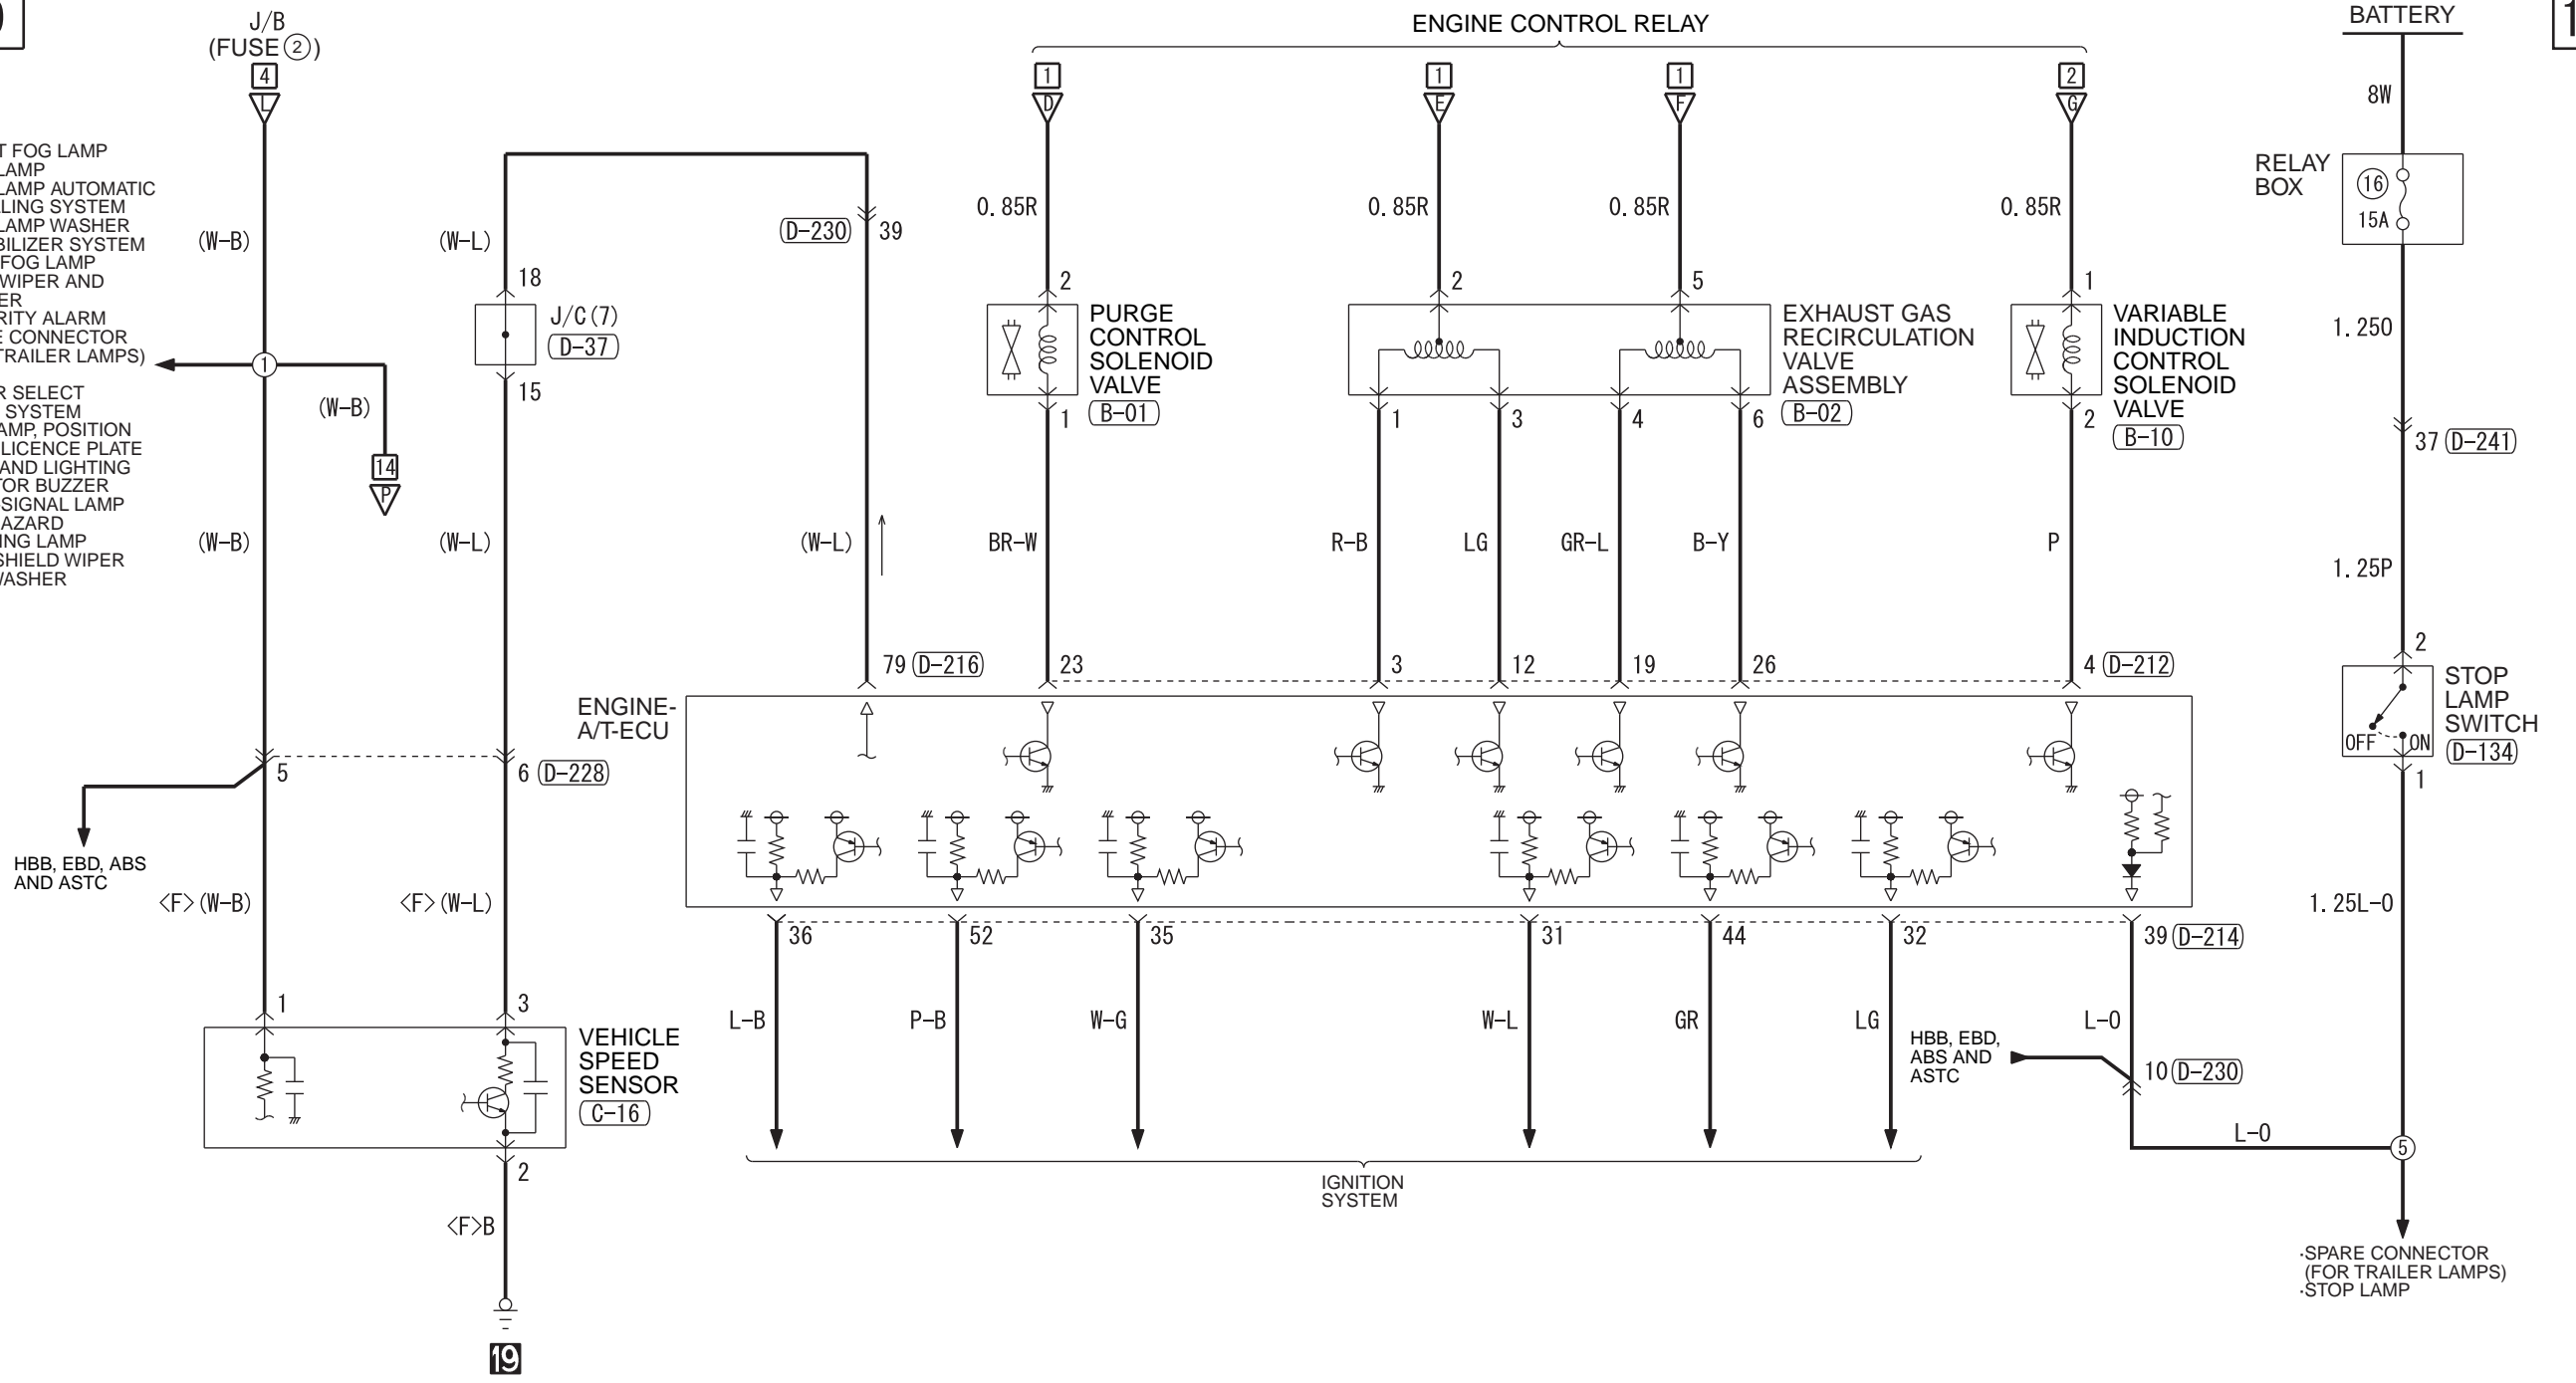

- FRONT FOG LAMP
- HEADLAMP
- HEADLAMP AUTOMATIC LEVELLING SYSTEM
- HEADLAMP WASHER
- IMMOBILIZER SYSTEM
- REAR FOG LAMP
- REAR WIPER AND WASHER
- SECURITY ALARM
- SPARE CONNECTOR (FOR TRAILER LAMPS)
- SRS
- SUPER SELECT 4WD II SYSTEM
- TAIL LAMP, POSITION LAMP, LICENCE PLATE LAMP AND LIGHTING MONITOR BUZZER
- TURN-SIGNAL LAMP AND HAZARD WARNING LAMP
- WINDSHIELD WIPER AND WASHER

Wire colour code  
 B : Black    LG : Light green    G : Green    L : Blue    W : White    Y : Yellow    SB : Sky blue  
 BR : Brown    O : Orange    GR : Grey    R : Red    P : Pink    V : Violet    PU : Purple    SI : Silver