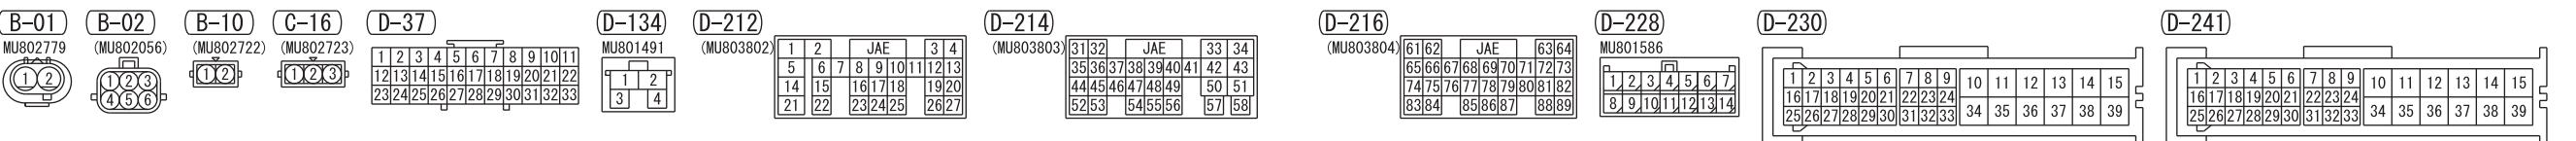

- FRONT FOG LAMP
- HEADLAMP
- HEADLAMP AUTOMATIC LEVELLING SYSTEM
- HEADLAMP WASHER
- IMMOBILIZER SYSTEM
- REAR FOG LAMP
- REAR WIPER AND WASHER
- SECURITY ALARM
- SPARE CONNECTOR (FOR TRAILER LAMPS)
- SRS
- SUPER SELECT 4WD II SYSTEM
- TAIL LAMP, POSITION LAMP, LICENCE PLATE LAMP AND LIGHTING MONITOR BUZZER
- TURN-SIGNAL LAMP AND HAZARD WARNING LAMP
- WINDSHIELD WIPER AND WASHER

Wire colour code  
 B : Black    LG : Light green    G : Green    L : Blue    W : White    Y : Yellow    SB : Sky blue  
 BR : Brown    O : Orange    GR : Grey    R : Red    P : Pink    V : Violet    PU : Purple    SI : Silver