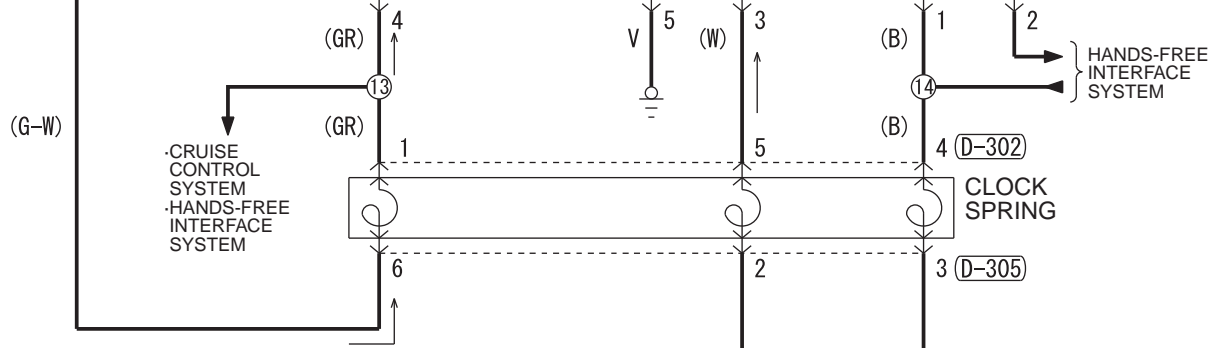

STEERING WHEEL AUDIO REMOTE CONTROL SWITCH (D-312)

J/C (4)
(FUSE 23)

·CRUISE CONTROL SYSTEM
·HANDS-FREE INTERFACE SYSTEM

HANDS-FREE INTERFACE SYSTEM

CLOCK SPRING

·HANDS-FREE INTERFACE SYSTEM
·USB BOX

RADIO AND CD PLAYER OR CD CHANGER

Wire colour code
 B : Black LG : Light green G : Green L : Blue W : White Y : Yellow SB : Sky blue
 BR : Brown O : Orange GR : Grey R : Red P : Pink V : Violet PU : Purple SI : Silver