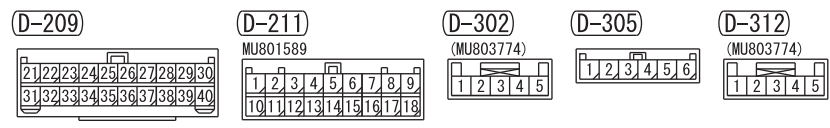

STEERING WHEEL AUDIO REMOTE CONTROL SWITCH (D-312)

J/C (4)
(FUSE 23)

·CRUISE CONTROL SYSTEM
·HANDS-FREE INTERFACE SYSTEM

HANDS-FREE INTERFACE SYSTEM

CLOCK SPRING

·HANDS-FREE INTERFACE SYSTEM
·USB BOX

RADIO AND CD PLAYER OR CD CHANGER

Wire colour code
 B : Black LG : Light green G : Green L : Blue W : White Y : Yellow SB : Sky blue
 BR : Brown O : Orange GR : Grey R : Red P : Pink V : Violet PU : Purple SI : Silver