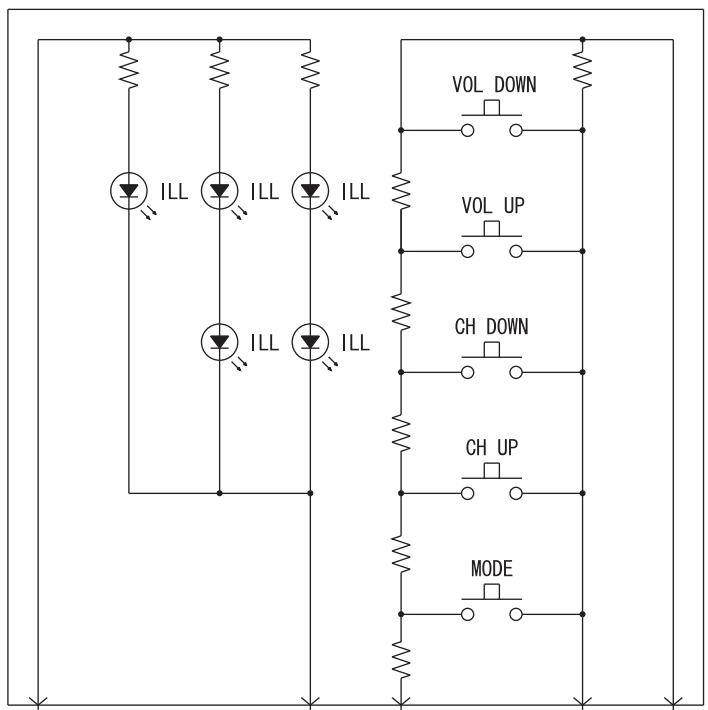

STEERING WHEEL AUDIO REMOTE CONTROL SWITCH (D-312)

J/C (4)
(FUSE 23)

·CRUISE CONTROL SYSTEM
·HANDS-FREE INTERFACE SYSTEM

HANDS-FREE INTERFACE SYSTEM

CLOCK SPRING

·HANDS-FREE INTERFACE SYSTEM
·USB BOX

RADIO AND CD PLAYER OR CD CHANGER

Wire colour code
 B : Black LG : Light green G : Green L : Blue W : White Y : Yellow SB : Sky blue
 BR : Brown O : Orange GR : Grey R : Red P : Pink V : Violet PU : Purple SI : Silver