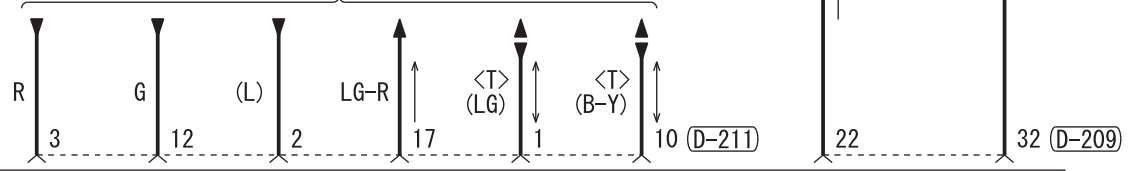

STEERING WHEEL AUDIO REMOTE CONTROL SWITCH (D-312)

J/C (4)
(FUSE 23)

·CRUISE CONTROL SYSTEM
·HANDS-FREE INTERFACE SYSTEM

HANDS-FREE INTERFACE SYSTEM

CLOCK SPRING

·HANDS-FREE INTERFACE SYSTEM
·USB BOX

RADIO AND CD PLAYER OR CD CHANGER

Wire colour code
 B : Black LG : Light green G : Green L : Blue W : White Y : Yellow SB : Sky blue
 BR : Brown O : Orange GR : Grey R : Red P : Pink V : Violet PU : Purple SI : Silver