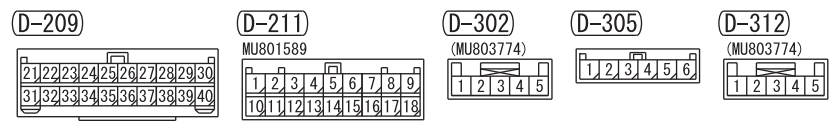

STEERING WHEEL AUDIO REMOTE CONTROL SWITCH (D-312)

J/C (4) (FUSE 23)

·CRUISE CONTROL SYSTEM  
·HANDS-FREE INTERFACE SYSTEM

HANDS-FREE INTERFACE SYSTEM

CLOCK SPRING

·HANDS-FREE INTERFACE SYSTEM  
·USB BOX

RADIO AND CD PLAYER OR CD CHANGER

Wire colour code  
 B : Black LG : Light green G : Green L : Blue W : White Y : Yellow SB : Sky blue  
 BR : Brown O : Orange GR : Grey R : Red P : Pink V : Violet PU : Purple SI : Silver