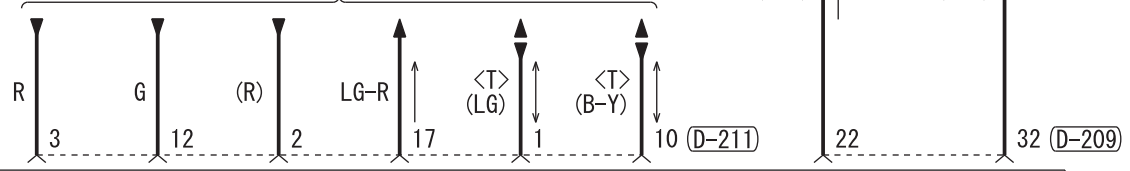

STEERING WHEEL AUDIO REMOTE CONTROL SWITCH (D-312)

J/C (4) (FUSE 23)

·CRUISE CONTROL SYSTEM  
·HANDS-FREE INTERFACE SYSTEM

HANDS-FREE INTERFACE SYSTEM

CLOCK SPRING

·HANDS-FREE INTERFACE SYSTEM  
·USB BOX

RADIO AND CD PLAYER OR CD CHANGER

Wire colour code  
 B : Black LG : Light green G : Green L : Blue W : White Y : Yellow SB : Sky blue  
 BR : Brown O : Orange GR : Grey R : Red P : Pink V : Violet PU : Purple SI : Silver