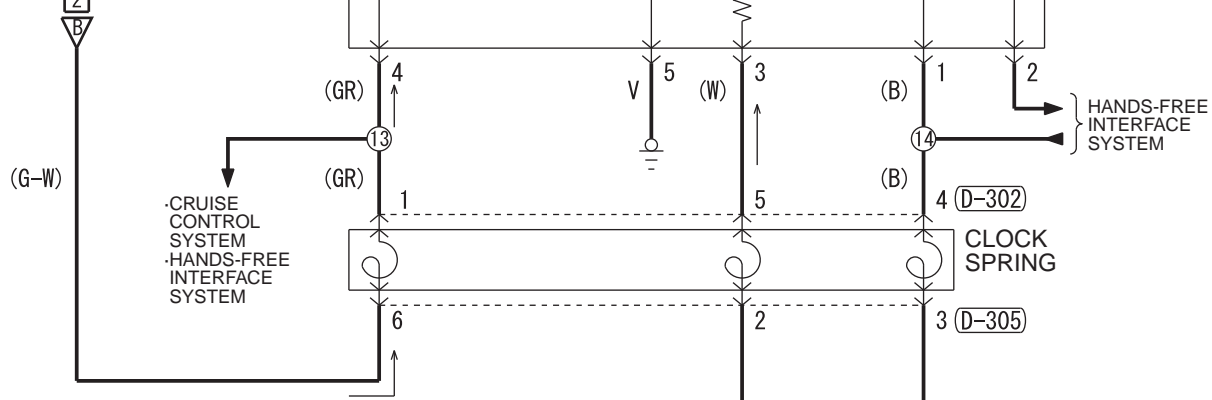

STEERING WHEEL AUDIO REMOTE CONTROL SWITCH (D-312)

J/C (4) (FUSE 23)

·CRUISE CONTROL SYSTEM  
·HANDS-FREE INTERFACE SYSTEM

HANDS-FREE INTERFACE SYSTEM

CLOCK SPRING

·HANDS-FREE INTERFACE SYSTEM  
·USB BOX

RADIO AND CD PLAYER OR CD CHANGER

Wire colour code  
 B : Black LG : Light green G : Green L : Blue W : White Y : Yellow SB : Sky blue  
 BR : Brown O : Orange GR : Grey R : Red P : Pink V : Violet PU : Purple SI : Silver