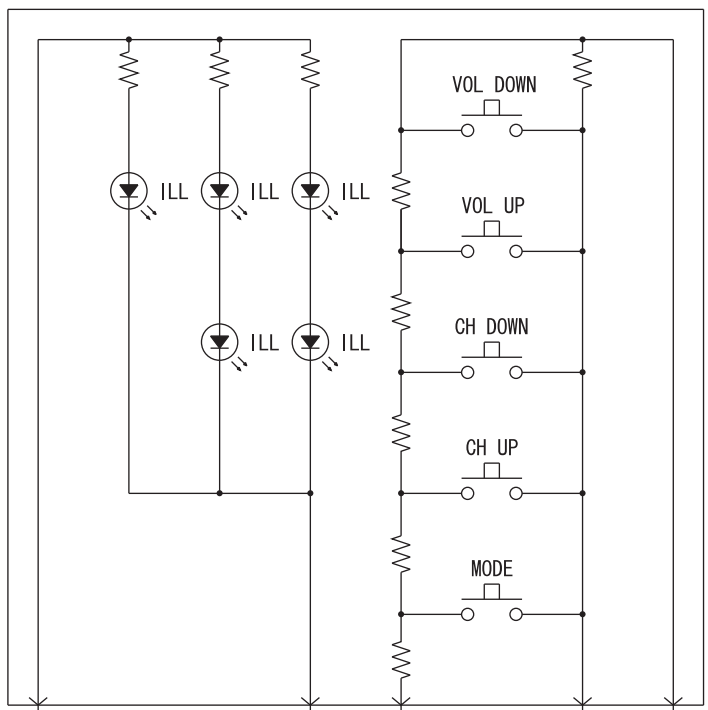

STEERING WHEEL AUDIO REMOTE CONTROL SWITCH (D-312)

J/C (4) (FUSE 23)

·CRUISE CONTROL SYSTEM  
·HANDS-FREE INTERFACE SYSTEM

HANDS-FREE INTERFACE SYSTEM

CLOCK SPRING

·HANDS-FREE INTERFACE SYSTEM  
·USB BOX

RADIO AND CD PLAYER OR CD CHANGER

Wire colour code  
 B : Black LG : Light green G : Green L : Blue W : White Y : Yellow SB : Sky blue  
 BR : Brown O : Orange GR : Grey R : Red P : Pink V : Violet PU : Purple SI : Silver