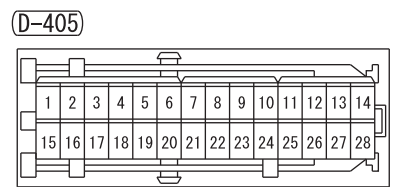

NOTE
 * : FRONT FOG LAMP
 · HEADLAMP
 · HEADLAMP WASHER
 · POWER WINDOWS
 · SUNROOF
 · TAIL LAMP, POSITION LAMP,
 LICENCE PLATE LAMP AND
 LIGHTING MONITOR BUZZER
 · WINDSHIELD WIPER
 AND WASHER

(D-34) Refer to J/C circuit