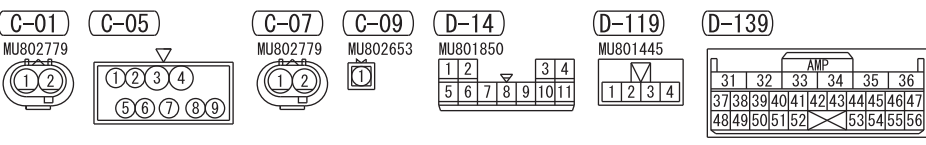

- NOTE
- \*: -AUTOMATIC ANTI-DAZZLING MIRROR
  - BACK-UP LAMP
  - MMCS
  - REAR VIEW CAMERA
  - <VEHICLES WITHOUT MMCS>
  - REAR WIPER AND WASHER
  - REVERSING SENSOR SYSTEM
  - SPARE CONNECTOR (FOR TRAILER LAMPS)

Wire colour code  
 B : Black LG : Light green G : Green L : Blue W : White Y : Yellow SB : Sky blue  
 BR : Brown O : Orange GR : Grey R : Red P : Pink V : Violet PU : Purple SI : Silver