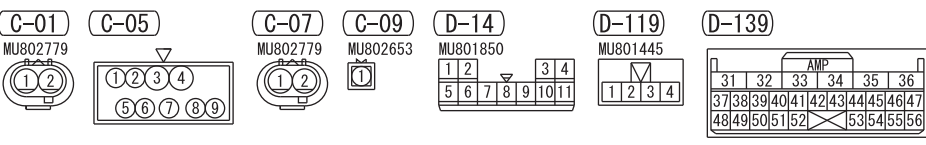

- NOTE
- * : -AUTOMATIC ANTI-DAZZLING MIRROR
 - BACK-UP LAMP
 - MMCS
 - REAR VIEW CAMERA
 - <VEHICLES WITHOUT MMCS>
 - REAR WIPER AND WASHER
 - REVERSING SENSOR SYSTEM
 - SPARE CONNECTOR (FOR TRAILER LAMPS)

Wire colour code
 B : Black LG : Light green G : Green L : Blue W : White Y : Yellow SB : Sky blue
 BR : Brown O : Orange GR : Grey R : Red P : Pink V : Violet PU : Purple SI : Silver