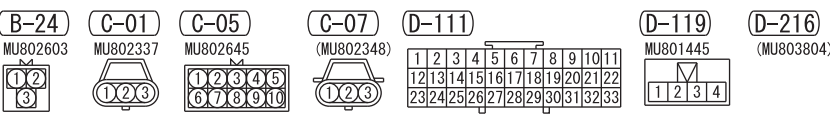

NOTE  
 \* : -AUTOMATIC  
 .ANTI-DAZZLING MIRROR  
 .BACK-UP LAMP  
 .MMCS  
 .REAR VIEW CAMERA  
 <VEHICLES WITHOUT MMCS>  
 .REAR WIPER  
 AND WASHER  
 .REVERSING SENSOR  
 SYSTEM  
 .SPARE CONNECTOR  
 (FOR TRAILER LAMPS)

61	62	JAE	63	64
65	66	67	68	69
70	71	72	73	74
75	76	77	78	79
80	81	82	83	84
85	86	87	88	89

Wire colour code  
 B : Black LG : Light green G : Green L : Blue W : White Y : Yellow SB : Sky blue  
 BR : Brown O : Orange GR : Grey R : Red P : Pink V : Violet PU : Purple SI : Silver