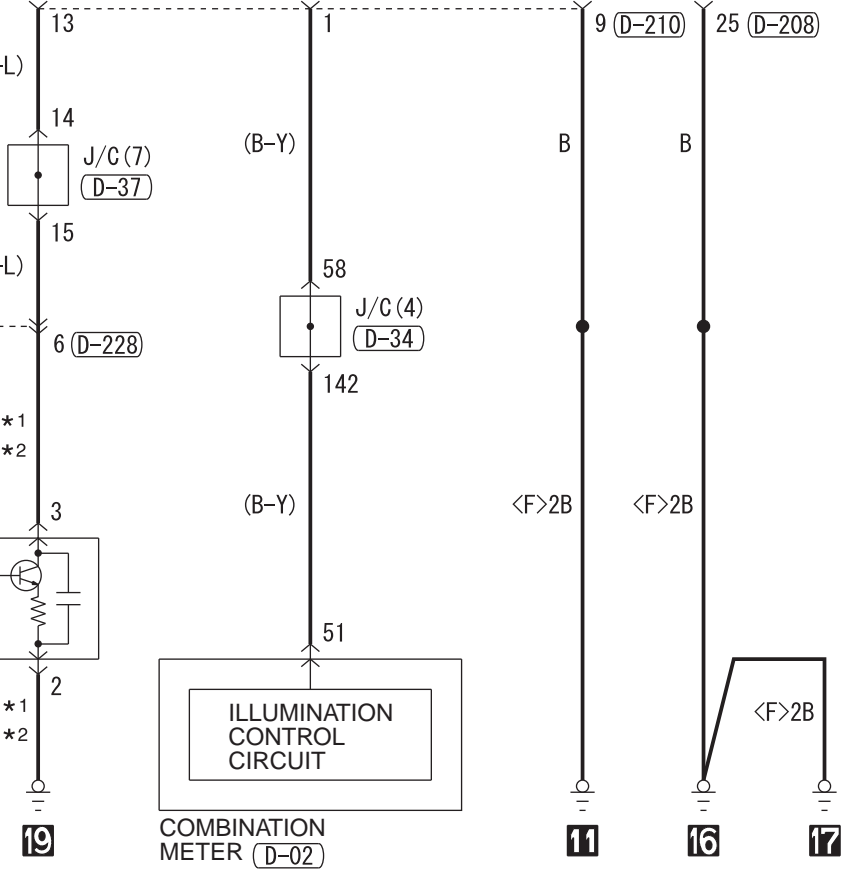

- NOTE
- *1: 4M41
 - *2: 6G7
 - *3: BRAKE WARNING LAMP, FUEL FILTER WARNING LAMP, FUEL WARNING LAMP AND OIL PRESSURE WARNING LAMP, CHARGING SYSTEM, CRUISE CONTROL SYSTEM, DOOR AJAR WARNING BUZZER, ENGINE CONTROL SYSTEM, FRONT FOG LAMP, GLOW SYSTEM, HBB, EBD, ABS AND ASTC, HBB, EBD AND ABS, HEADLAMP
 - HEADLAMP AUTOMATIC LEVELLING SYSTEM, HEADLAMP WASHER, IMMOBILIZER SYSTEM <4M41>, INVECS-II 5A/T, METER AND GAUGE, REAR DIFFERENTIAL LOCK SYSTEM, REAR FOG LAMP, REAR WIPER AND WASHER, REVERSING SENSOR SYSTEM, SEAT BELT WARNING BUZZER
 - SECURITY ALARM, SPARE CONNECTOR (FOR TRAILER LAMPS), SRS, SUPER SELECT 4WD II SYSTEM, TAIL LAMP, POSITION LAMP, LICENCE PLATE LAMP AND LIGHTING MONITOR BUZZER, TURN-SIGNAL LAMP AND HAZARD WARNING LAMP, WINDSHIELD WIPER AND WASHER

GPS ANTENNA CABLE

TMC CABLE

GLASS ANTENNA

ANTENNA FEEDER CABLE

Wire colour code
 B : Black LG : Light green G : Green L : Blue W : White Y : Yellow SB : Sky blue
 BR : Brown O : Orange GR : Grey R : Red P : Pink V : Violet PU : Purple SI : Silver