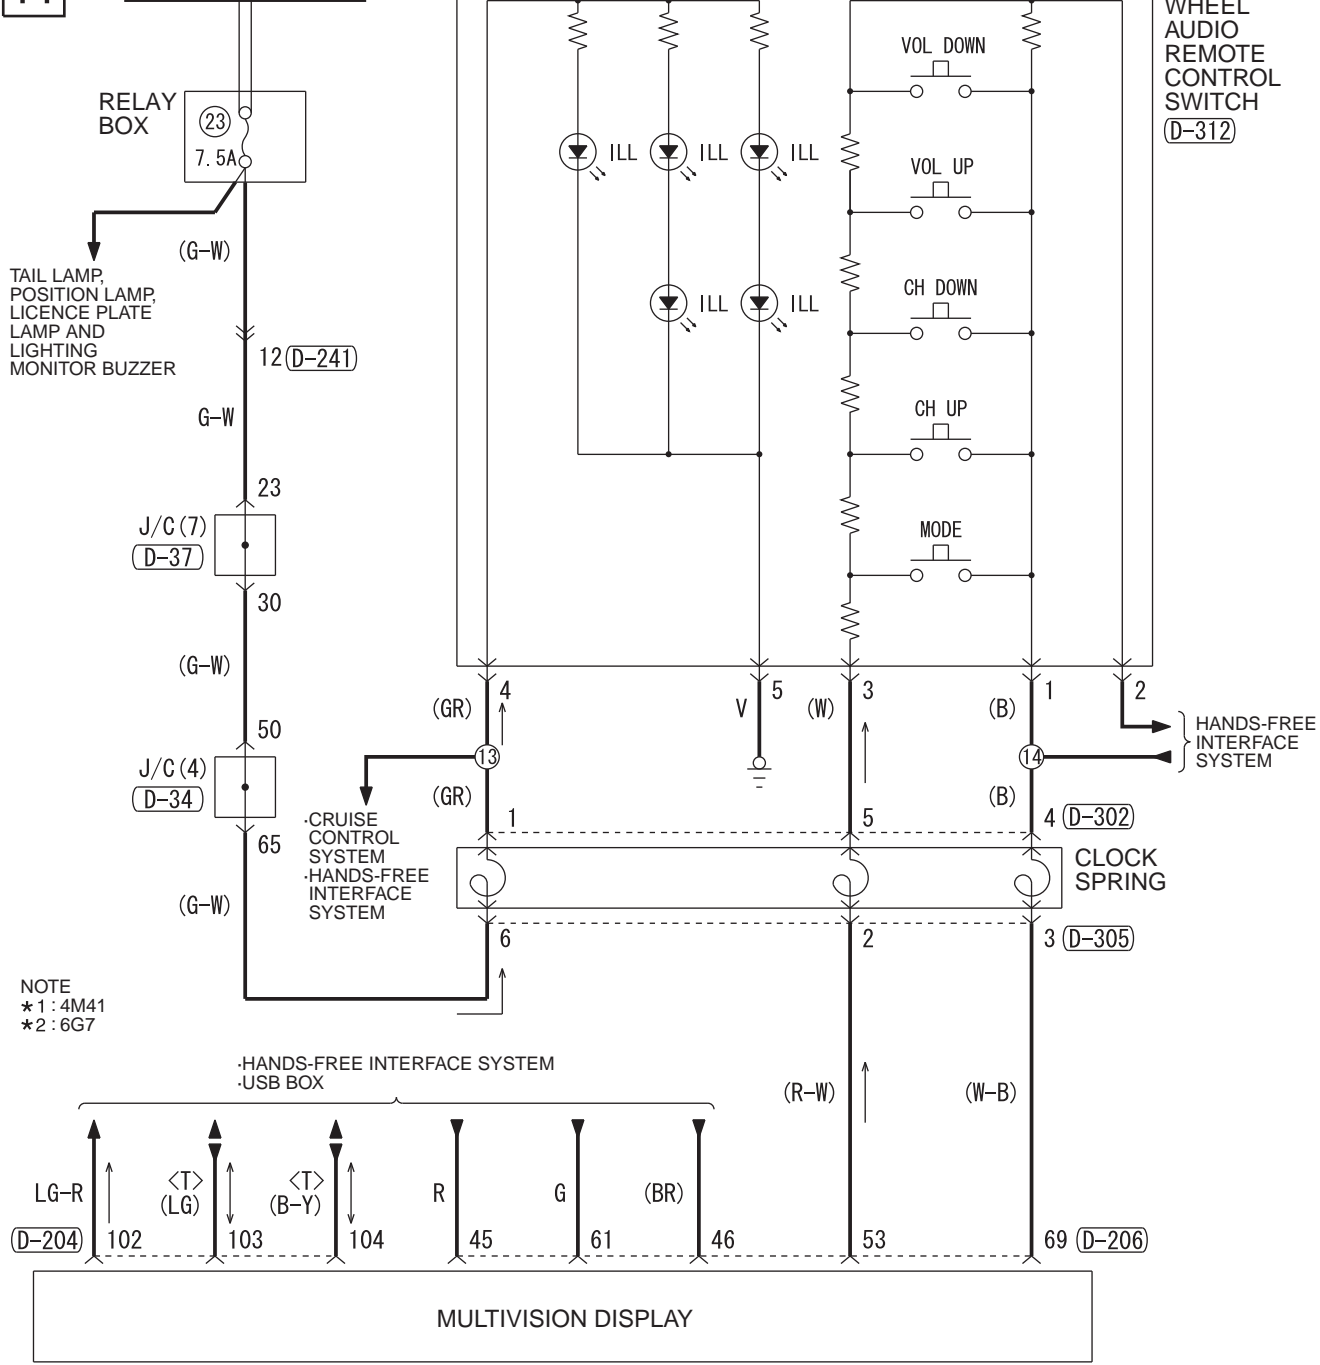

FRONT-ECU (TAIL LAMP RELAY)

IGNITION SWITCH (IG1)